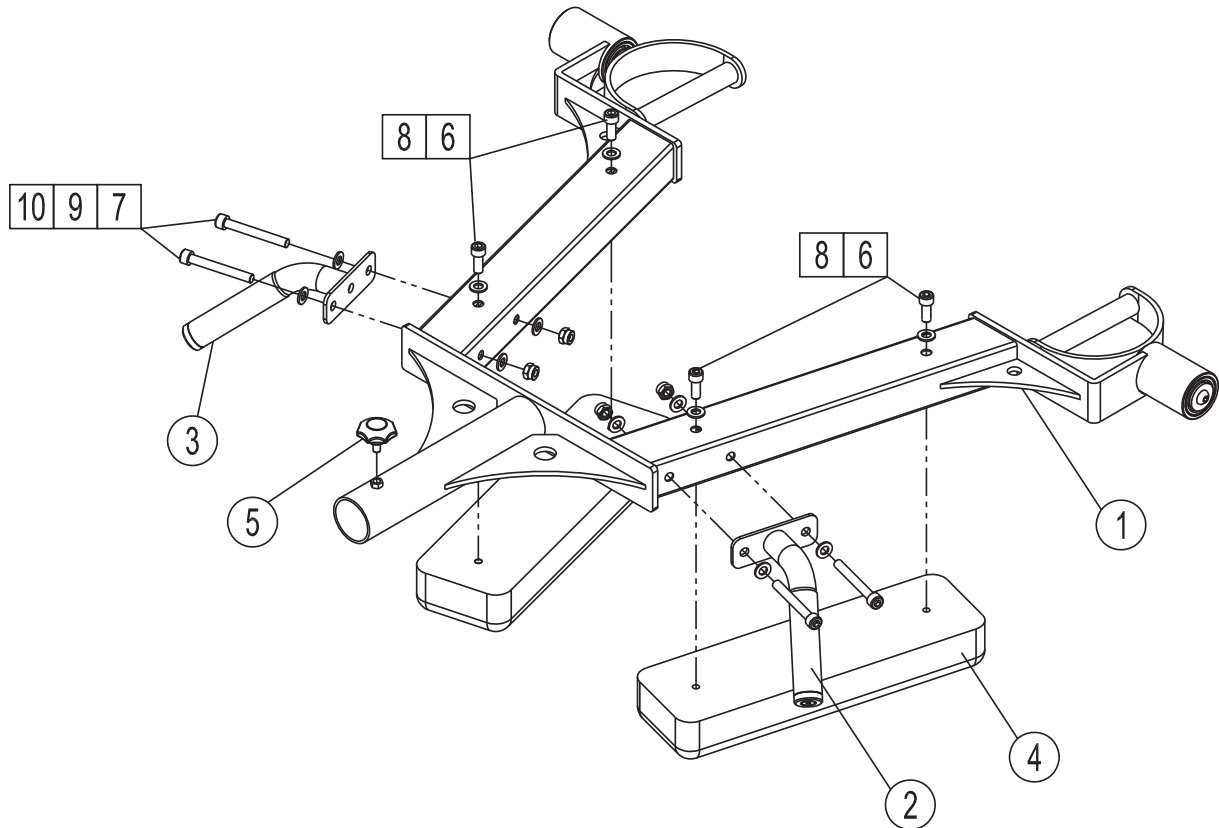

ΠΡΟΦΥΛΑΞΕΙΣ

- Συμβουλευθείτε έναν γιατρό πριν αρχίσετε κάποιο πρόγραμμα γυμναστικής.
- Αν νιώσετε ζαλάδα ή αδυναμία, σταματήστε άμεσα την άσκησή σας.
- Να χρησιμοποιείτε τον μηχανήμα μόνο σε επίπεδη επιφάνεια.

ΑΝΑΛΥΤΙΚΟ ΔΙΑΓΡΑΜΜΑ ΣΥΝΑΡΜΟΛΟΓΗΣΗΣ

ΕΞΑΡΤΗΜΑΤΑ ΣΥΝΑΡΜΟΛΟΓΗΣΗΣ

#	ΤΜΧ	ΠΕΡΙΓΡΑΦΗ
1	1	Κυρίως σκελετός
2	1	Δεξιό χερούλι
3	1	Αριστερό χερούλι
4	2	Μαξιλάρια
5	1	Πόμολο

#	ΤΜΧ	ΠΕΡΙΓΡΑΦΗ
6	4	Βίδα M8*70
7	4	Βίδα M10*90
8	4	Ροδέλα 8
9	8	Ροδέλα 10
10	4	Παξιμάδι ασφαλείας M10