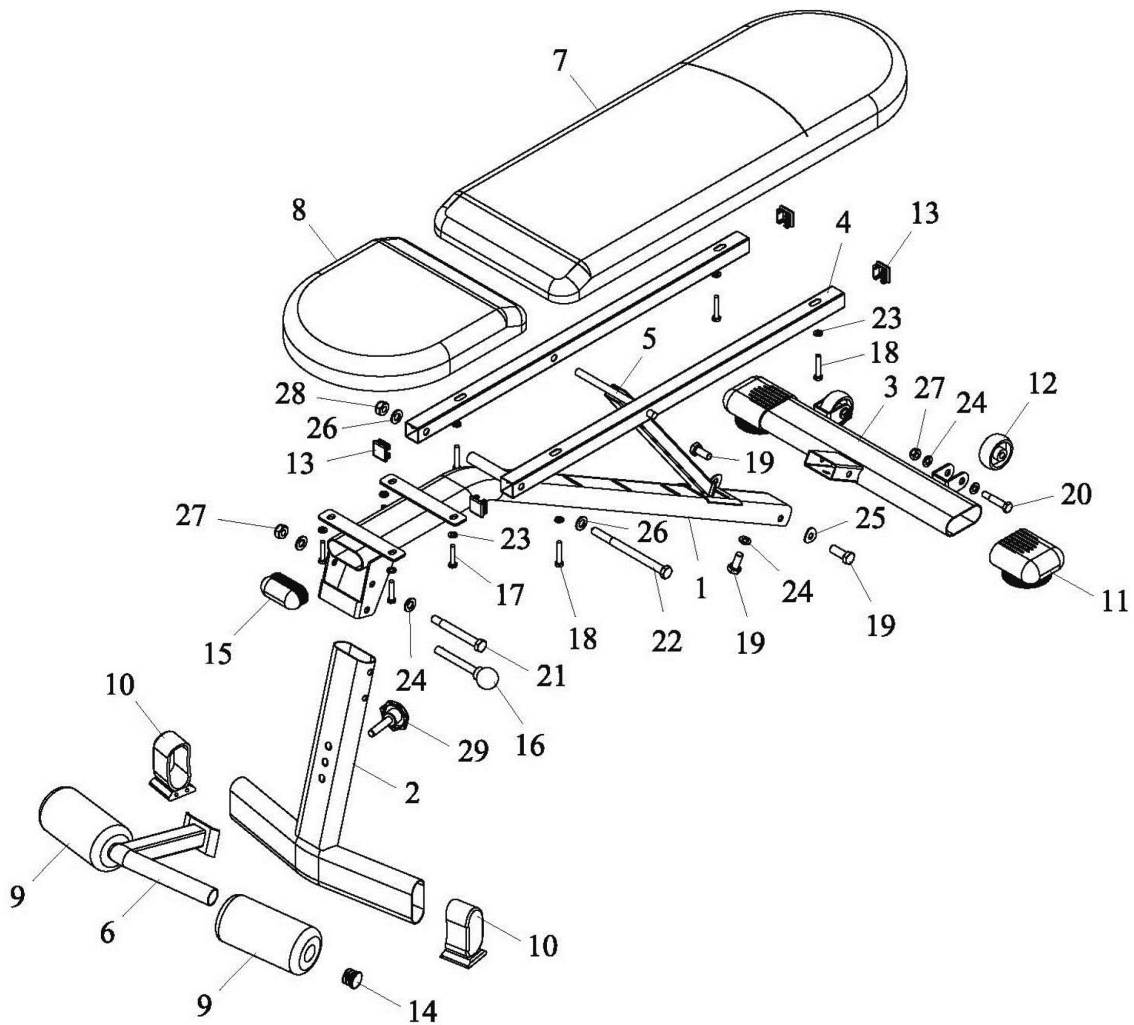

ITEM NO.: **44244**

@amila.gr

AMILASPORTS

WWW.AMILA.GR

ΛΙΣΤΑ ΕΞΑΡΤΗΜΑΤΩΝ

#	ΤΜΧ	ΠΕΡΙΓΡΑΦΗ	#	ΤΜΧ	ΠΕΡΙΓΡΑΦΗ
1	1	Κυρίως σκελετός	16	1	Πείρος
2	1	Εμπρός βάση	17	4	Βίδα M6x16
3	1	Πίσω βάση	18	4	Βίδα M6x40
4	2	Σωλήνες στήριξης πλάτης	19	3	Βίδα M8x20
5	1	Άξονας ρυθμιστή πλάτης	20	2	Βίδα M8x45
6	1	Στήριγμα ποδιών	21	1	Βίδα M9x90
7	1	Πλάτη	22	1	Βίδα M10x140
8	1	Κάθισμα	23	8	Ροδέλα 6
9	2	Αφρώδη προστατευτικά	24	7	Ροδέλα 8
10	2	Εμπρός καπάκια	25	2	Κυρτή ροδέλα 8
11	2	Πίσω καπάκια	26	2	Ροδέλα 10
12	2	Τροχοί	27	3	Παξιμάδι ασφαλείας M8
13	4	Τετράγωνο καπάκι	28	1	Παξιμάδι ασφαλείας M10
14	2	Κυκλικό καπάκι	29	1	Πόμολο
15	1	Οβάλ καπάκι			

ASSEMBLY DIAGRAM

EN

PARTS LIST

#	PCS	DESCRIPTION	#	PCS	DESCRIPTION
1	1	Main frame	16	1	Pin
2	1	Front base	17	4	Bolt M6x16
3	1	Rear base	18	4	Bolt M6x40
4	2	Backrest beam	19	3	Bolt M8x20
5	1	Adjustment support	20	2	Bolt M8x45
6	1	Leg holder	21	1	Bolt M9x90
7	1	Backrest cushion	22	1	Bolt M10x140
8	1	Seat	23	8	Washer 6
9	2	Foam rollers	24	7	Washer 8
10	2	Front end-caps	25	2	Curved washer 8
11	2	Rear end-caps	26	2	Washer 10
12	2	Wheels	27	3	Lock nut M8
13	4	Square plug	28	1	Lock nut M10
14	2	Round plug	29	1	Plastic head bolt
15	1	Oval plug			

ASSEMBLY INSTRUCTIONS

Before you begin, place all parts on the floor, somewhere with lots of space, and get acquainted with them and the procedure by reading the instructions.

EN

Step 1

- 1) Connect the wheels (12) to the rear base (3) using bolts (20), washers (24) and lock nuts (27).
- 2) Place the rear caps (11) on the rear base (3) and connect the rear base (3) to the main frame (1) with bolts (19), washer (24) and curved washers (25).
- 3) Place the front caps (10) on the front base (2) and connect the front base (2) to the main frame (1) with a bolt (21), washers (24), lock Nut (27) and pin (16).
- 4) Attach the leg holder (6) to the front base (2) with plastic head bolt (29).
- 5) Place foam rollers (9) on each side of the leg holder (6).