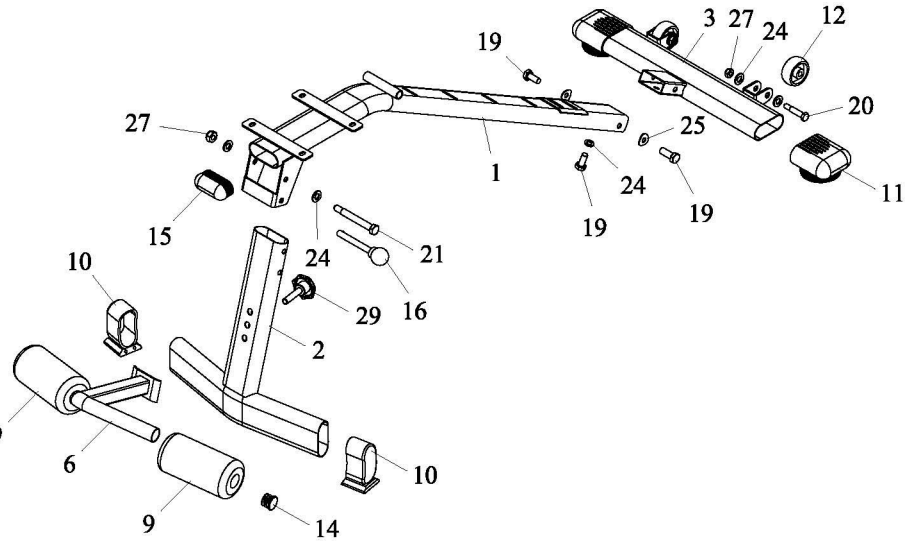

ΣΥΝΑΡΜΟΛΟΓΗΣΗ

GR

Πριν ξεκινήσετε, απλώστε όλα τα εξαρτήματα στο πάτωμα, κάπου που να έχετε άπλετο χώρο. Εξοικειωθείτε με τα εξαρτήματα και τη συναρμολόγηση διαβάζοντας προσεκτικά τις οδηγίες.

Βήμα 1

1) Συνδέστε τους τροχούς (12) στην πίσω βάση (3) με βίδες (20), ροδέλες (24) και παξιμάδια (27).
2) Τοποθετήστε τα πίσω καπάκια (11) στην πίσω βάση (3) και συνδέστε την πίσω βάση στον κυρίως σκελετό (1) με βίδες (19), ροδέλα (24) και κυρτές ροδέλες (25).
3) Τοποθετήστε τα εμπρός καπάκια (10) στην εμπρός βάση (2) και συνδέστε την εμπρός βάση στον κυρίως σκελετό (1) με βίδα (21), ροδέλες (24), παξιμάδι (27) και πείρο (16).
4) Συνδέστε το στηρίγμα ποδιών (6) στην εμπρός βάση (2) με το πόμολο (29).
5) Περάστε αφρώδη προστατευτικά (9) σε κάθε πλευρά του οριζόντιου άξονα του στηρίγματος ποδιών (6).