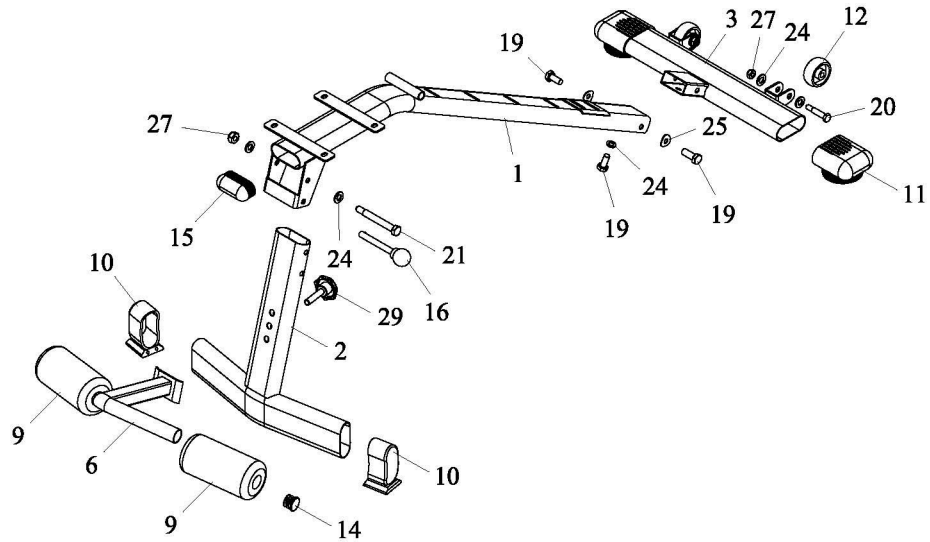

Βήμα 2

- 1) Συνδέστε τον άξονα ρυθμιστή πλάτης (5) στους σωλήνες στήριξης πλάτης (4).
- 2) Συνδέστε τους σωλήνες στήριξης πλάτης (4) στον κυρίως σκελετό (1) με βίδα (22), ροδέλες (26) και παξιμάδι (28).
- 3) Συνδέστε το κάθισμα (8) στον κυρίως σκελετό (1) με βίδες (17) και ροδέλες (23).
- 4) Στερεώστε την πλάτη (7) στους σωλήνες στερέωσής της (4) με βίδες (18) και ροδέλες (23).

ASSEMBLY DIAGRAM

EN

PARTS LIST

#	PCS	DESCRIPTION	#	PCS	DESCRIPTION
1	1	Main frame	16	1	Pin
2	1	Front base	17	4	Bolt M6x16
3	1	Rear base	18	4	Bolt M6x40
4	2	Backrest beam	19	3	Bolt M8x20
5	1	Adjustment support	20	2	Bolt M8x45
6	1	Leg holder	21	1	Bolt M9x90
7	1	Backrest cushion	22	1	Bolt M10x140
8	1	Seat	23	8	Washer 6
9	2	Foam rollers	24	7	Washer 8
10	2	Front end-caps	25	2	Curved washer 8
11	2	Rear end-caps	26	2	Washer 10
12	2	Wheels	27	3	Lock nut M8
13	4	Square plug	28	1	Lock nut M10
14	2	Round plug	29	1	Plastic head bolt
15	1	Oval plug			

ASSEMBLY INSTRUCTIONS

Before you begin, place all parts on the floor, somewhere with lots of space, and get acquainted with them and the procedure by reading the instructions.

EN

Step 1

- 1) Connect the wheels (12) to the rear base (3) using bolts (20), washers (24) and lock nuts (27).
- 2) Place the rear caps (11) on the rear base (3) and connect the rear base (3) to the main frame (1) with bolts (19), washer (24) and curved washers (25).
- 3) Place the front caps (10) on the front base (2) and connect the front base (2) to the main frame (1) with a bolt (21), washers (24), lock Nut (27) and pin (16).
- 4) Attach the leg holder (6) to the front base (2) with plastic head bolt (29).
- 5) Place foam rollers (9) on each side of the leg holder (6).