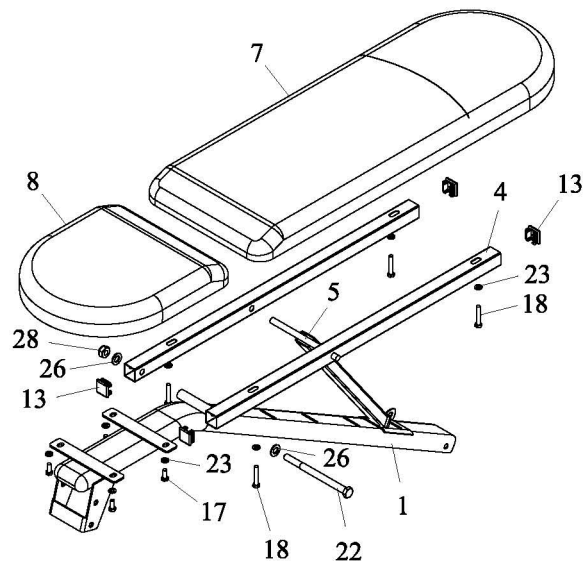

Step 2

1) Attach the adjustment support (5) to the backrest beams (4).
2) Attach the backrest beams (4) to the main frame (1) using bolt (22), washers (26) and lock nut (28).
3) Attach the seat (8) to the main frame (1) using four bolts (17) and four washers (23).
4) Attach the backrest cushion (7) to the backrest beams (4) using four bolts (18) and four washers (23).