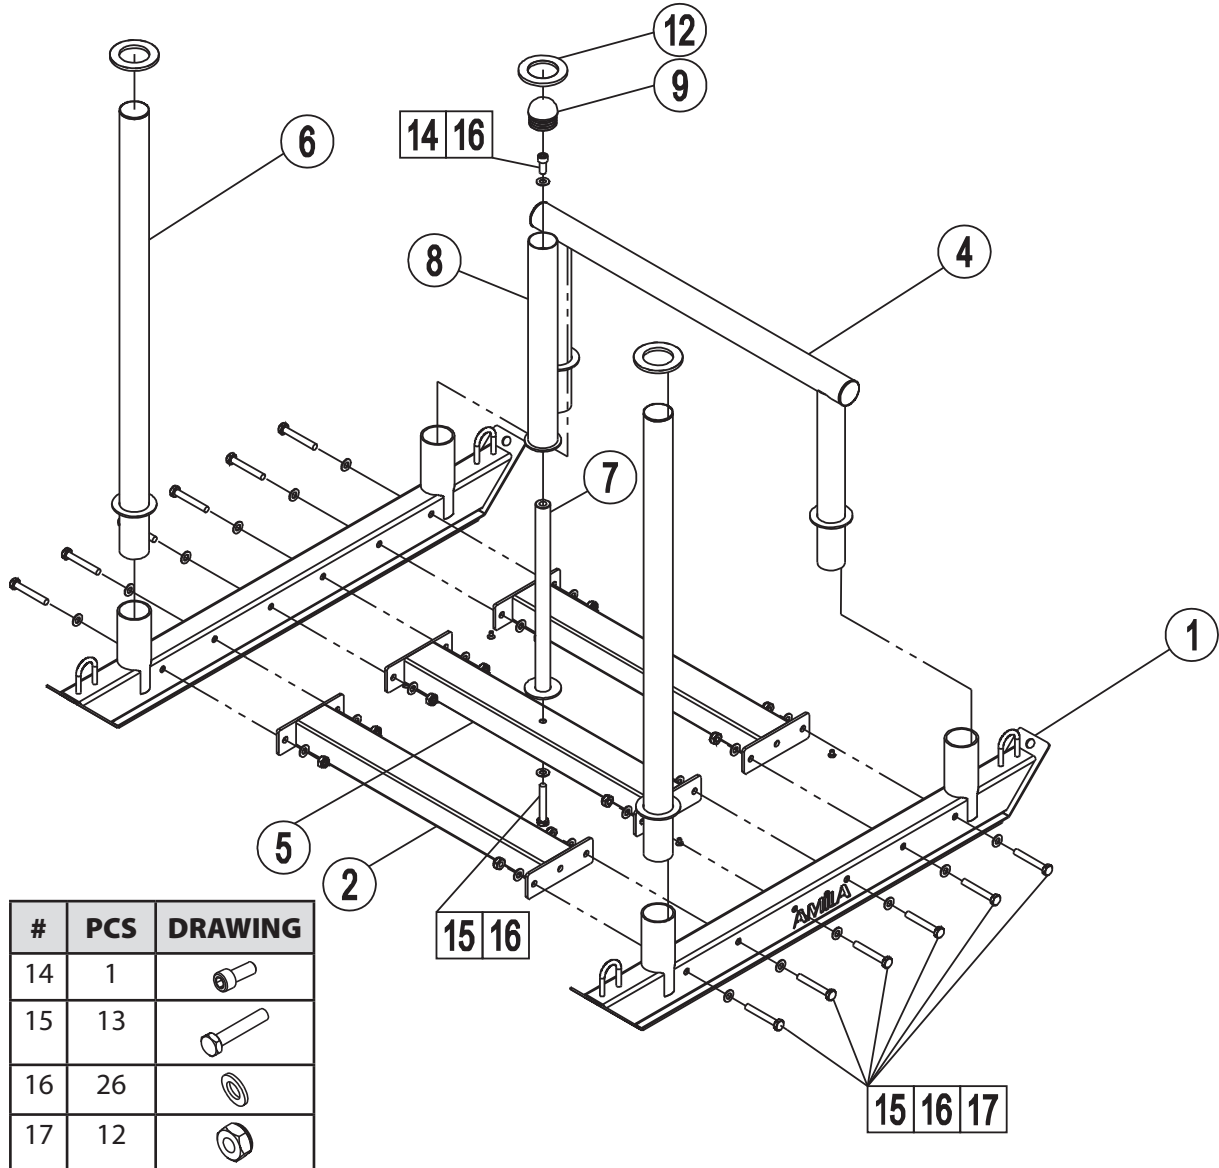

ASSEMBLY INSTRUCTIONS

Before you begin, place all parts on the floor, somewhere with lots of space, and get acquainted with them and the procedure by reading the instructions. Some parts on the assembly diagram of the previous page have already been pre-assembled for your convenience.

EN