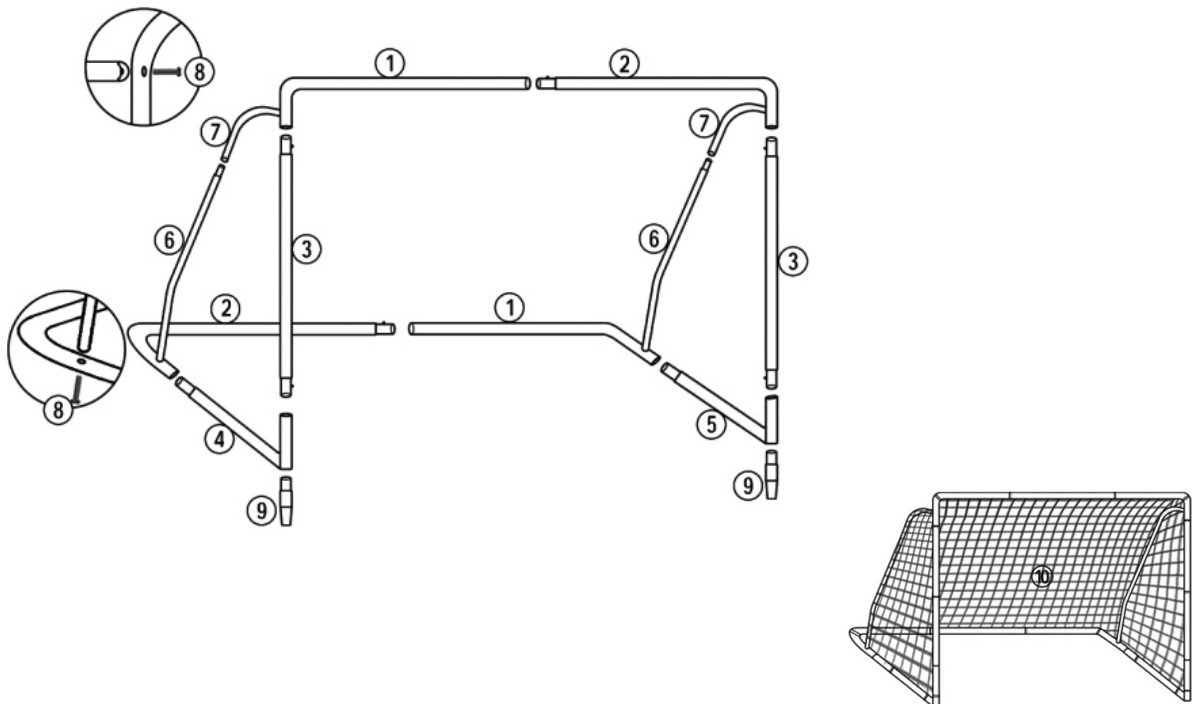

PARTS LIST

#	PCS	DESCRIPTION	DRAWING
1	2	Tube	
2	2	Tube	
3	2	Tube	
4	1	Tube	
5	1	Tube	
6	2	Tube	
7	2	Tube	
8	4	Bolts M6x60mm	
9	2	Front pegs	
10	1	Net	

DETAILED ASSEMBLY DRAWING

ELDICO
sport

Distributed by **ELDICO SPORT SA**

eMail: support@eldico.gr • Web Site: eldico.gr