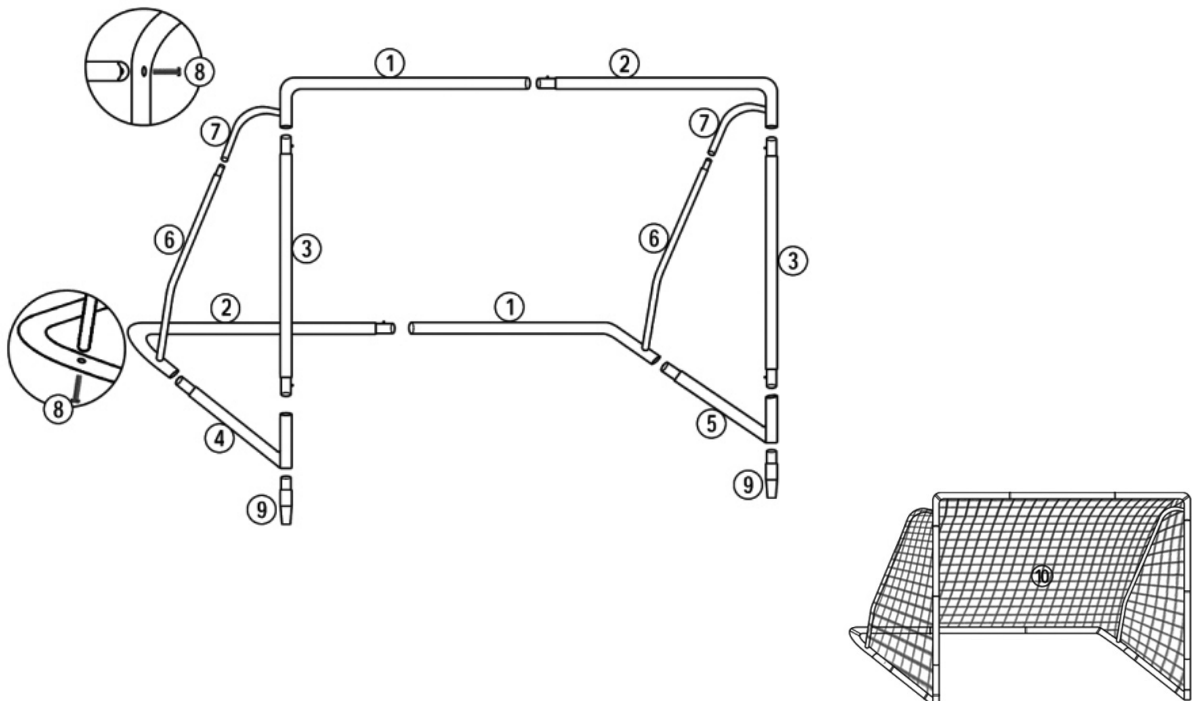

PARTS LIST

#	PCS	DESCRIPTION	DRAWING
1	2	Tube	
2	2	Tube	
3	2	Tube	
4	1	Tube	
5	1	Tube	
6	2	Tube	
7	2	Tube	
8	4	Bolts M6x50mm	
9	2	Front pegs	
10	1	Net	

DETAILED ASSEMBLY DRAWING

ELDICO
sport

Distributed by **ELDICO SPORT SA**
eMail: support@eldico.gr • Web Site: eldico.gr